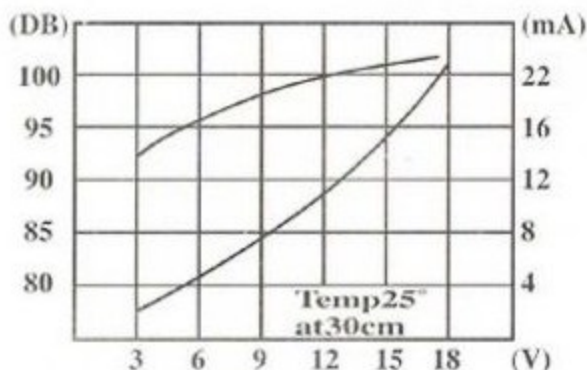

### 壓電蜂鳴片 KC2316

項 目	內 容	規 格
1.	Rated Voltage	12 V
2.	Operating Voltage	3-28 V
3.	Rated Current	15 mA
4.	Min. Sound output(30cm)	85 dB
5.	Resonant Frequency	3500±500 Hz
6.	Tone Nature	single
7.	Lead Pin Material	PIN
8.	Housing Material	ABS
9.	Operating Temp.	-20~+60 °C
10.	Storage Tem.	-30~+70 °C
11.	Weight	8 g

DIMENSIONS: mm