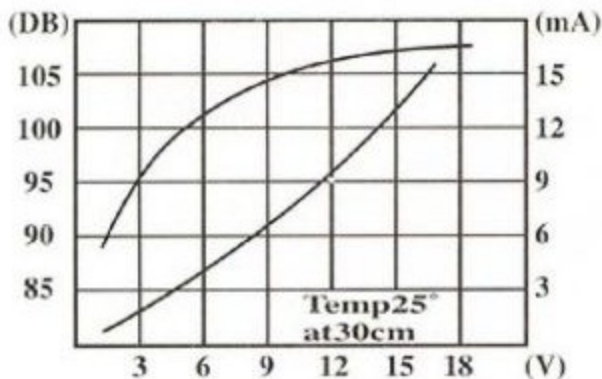

規 格 書 SPECIFICATIONS

壓電蜂鳴片 KC4330

項 目	內 容	規 格
1.	Rated Voltage	12 V
2.	Operating Voltage	3-28 V
3.	Rated Current	15 mA
4.	Min. Sound output(30cm)	95 dB
5.	Resonant Frequency	2900±500 Hz
6.	Tone Nature	single
7.	Lead Pin Material	
8.	Housing Material	ABS
9.	Operating Temp.	-20~+60 °C
10.	Storage Tem.	-30~+70 °C
11.	Weight	15 g

DIMENSIONS: mm